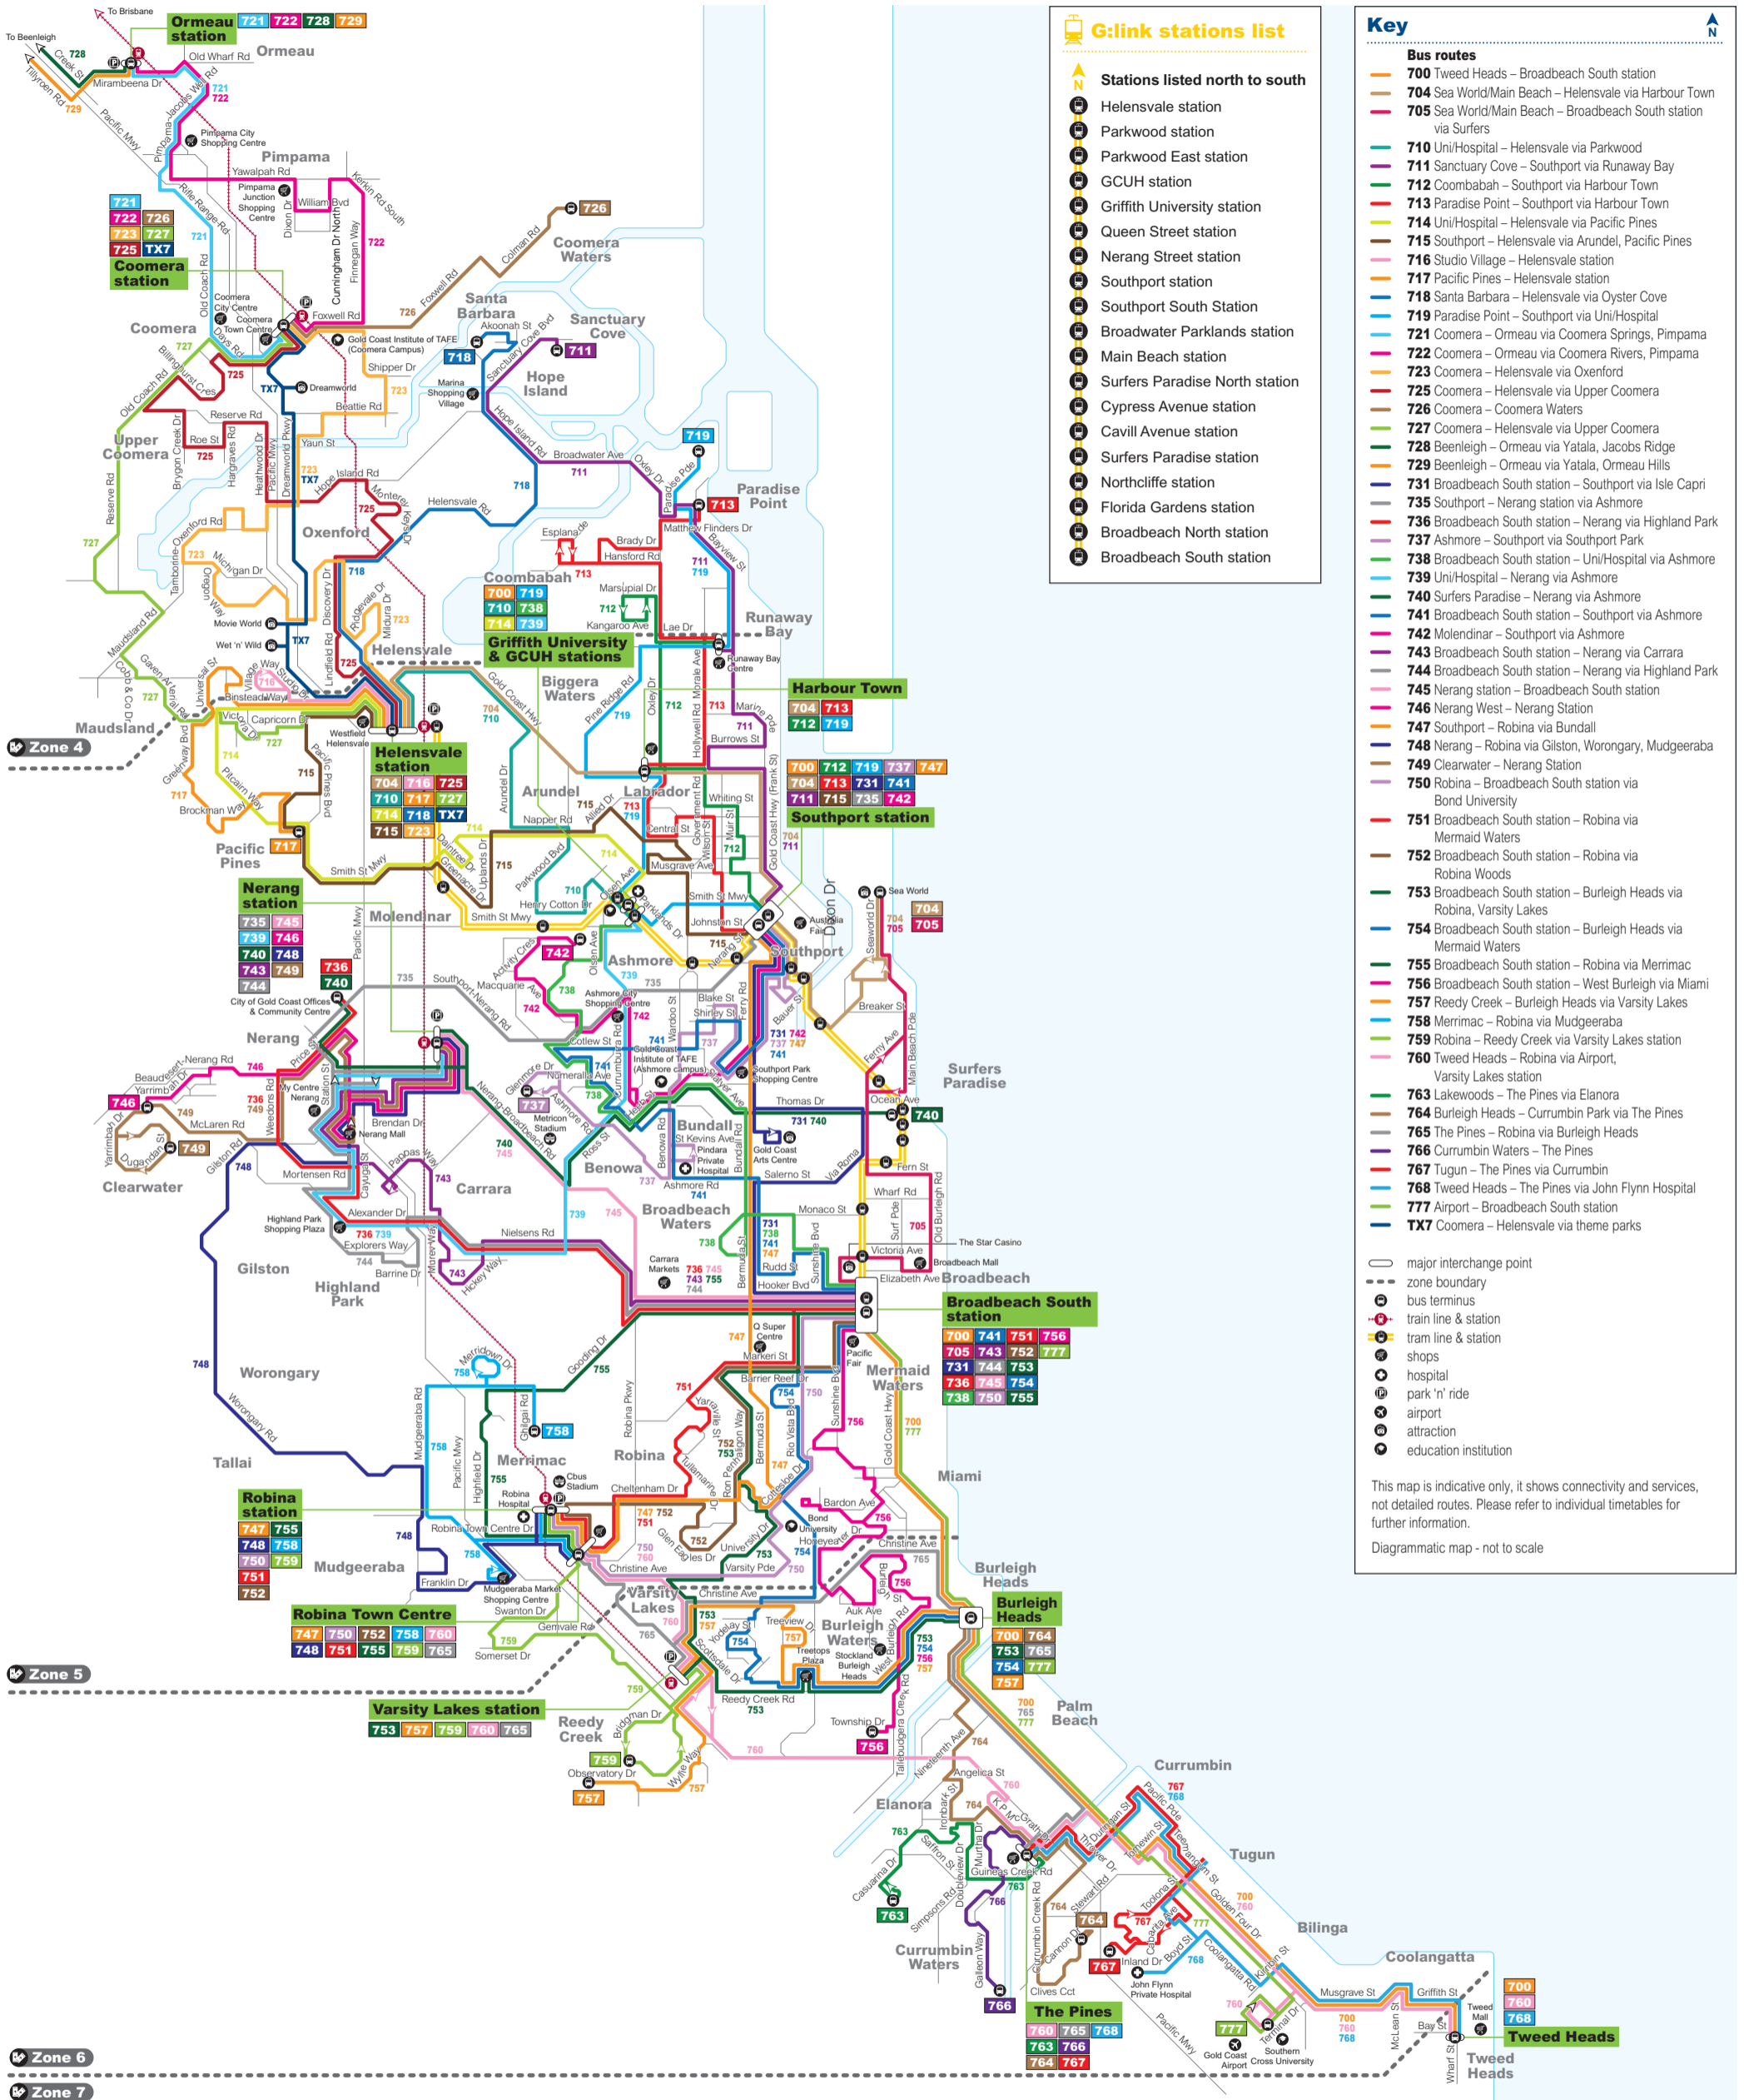

Gold Coast network map

Effective March 2022

mytranslink app • translink.com.au • 13 12 30